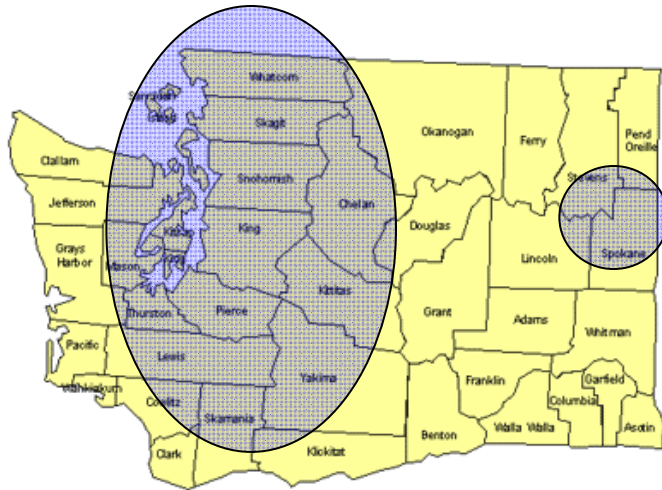

Your Home For Northwest Sports

An Expanding Regional Network

Over 1.2 million homes in 6 DMAs

DMA	# of Homes
Portland	525,000
Seattle	550,000
Eugene	60,000
Spokane	50,000
Bend	20,000
Medford	5,000

Cable System	Channel
Comcast OR	37
Comcast WA	179
Verizon FiOS OR/WA	77
Wave Broadband OR	37/45
Wave Broadband WA	314/417
Bend Broadband	TBD
Ashland Cable	82
Canby Telecom	33
Scio Cable	5
Monroe Telecom	153
Country Cablevision	57